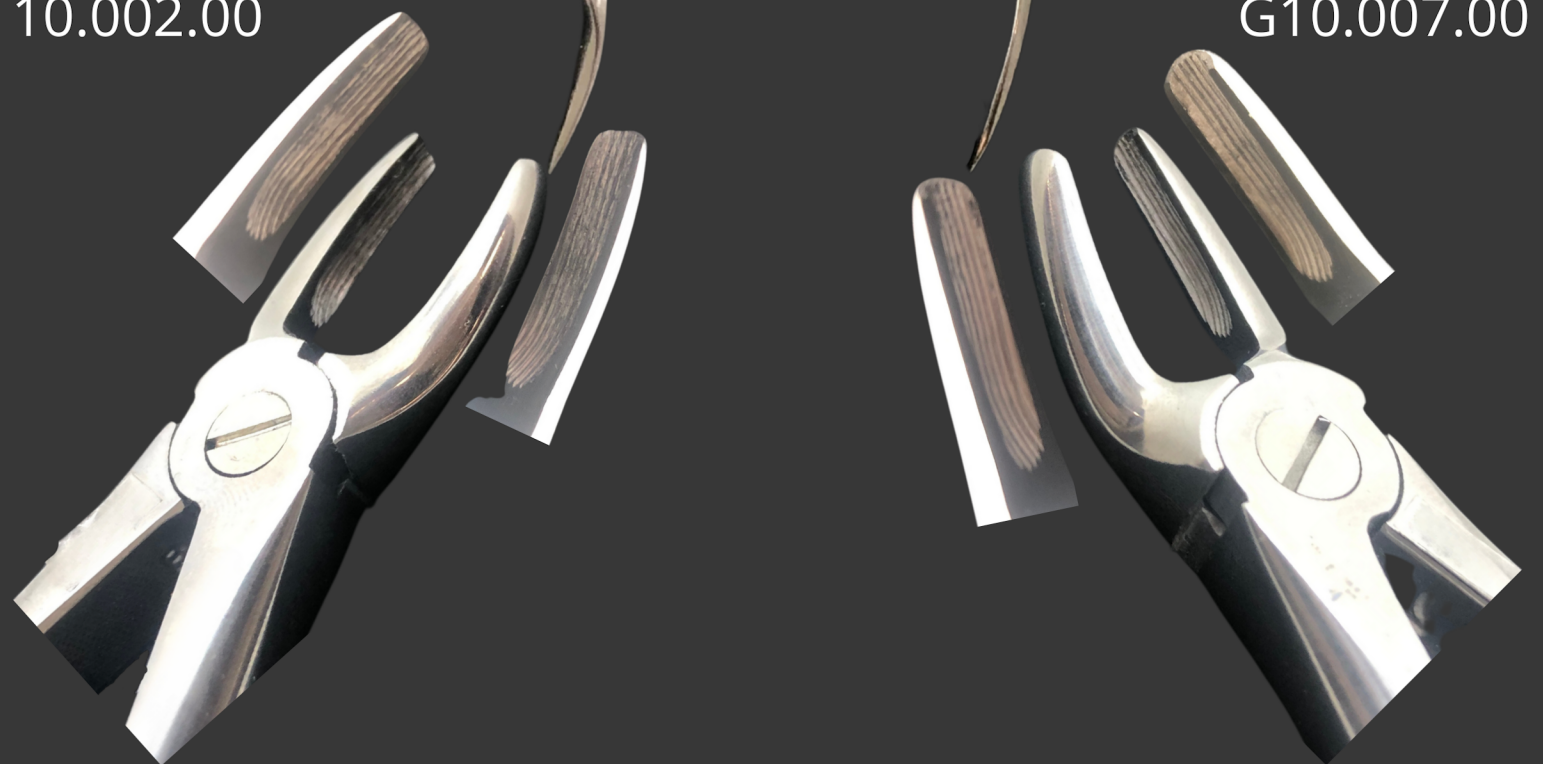

10.002.00

G10.007.00